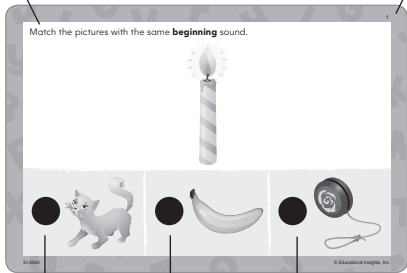

Hot Dots® answer choices

Using the Cards with “Ace”—the Talking, Teaching Dog

“Ace”—the Talking, Teaching Dog (sold separately) adds instant, self-checking feedback to independent practice. When the cards are used with “Ace,” children receive electronic answer reinforcement in two ways:

- Touch “Ace” to a **CORRECT** answer dot on the card and children are instantly rewarded with a glowing green light, a cool phrase, and a variety of motivating sounds. Sometimes he even shakes and giggles!
- Touch “Ace” to an **INCORRECT** answer dot on the card and he glows red and gently provides encouraging words and sound effects.